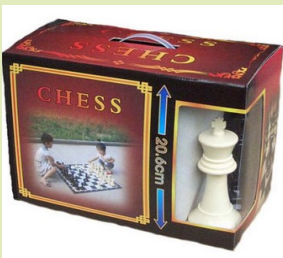

CODE: GGOL

The **Golf Target Game** is an exciting activity for people with dementia, which can be played individually or in groups. **Hot Tip!** Buy 3 x sets to make a 9 hole golf course for a competition in your large activity area or outdoor area. How to play; spread the target mats out on the floor and take turns to throw the bags as close to the hole as you can. The closer the bag lands to the hole the more points are awarded, the winner is the person with the most number of points at the end of the game.

CODE: GGCH

This portable **Chess 20cm Game** set is a perfect size for indoor and outdoor play. Made from durable hard plastic, this set comes complete with 32 regulation pieces and also includes a thick (upholstery type) vinyl playing mat measuring 90cm x 90cm (each square is 10cm x 10cm).